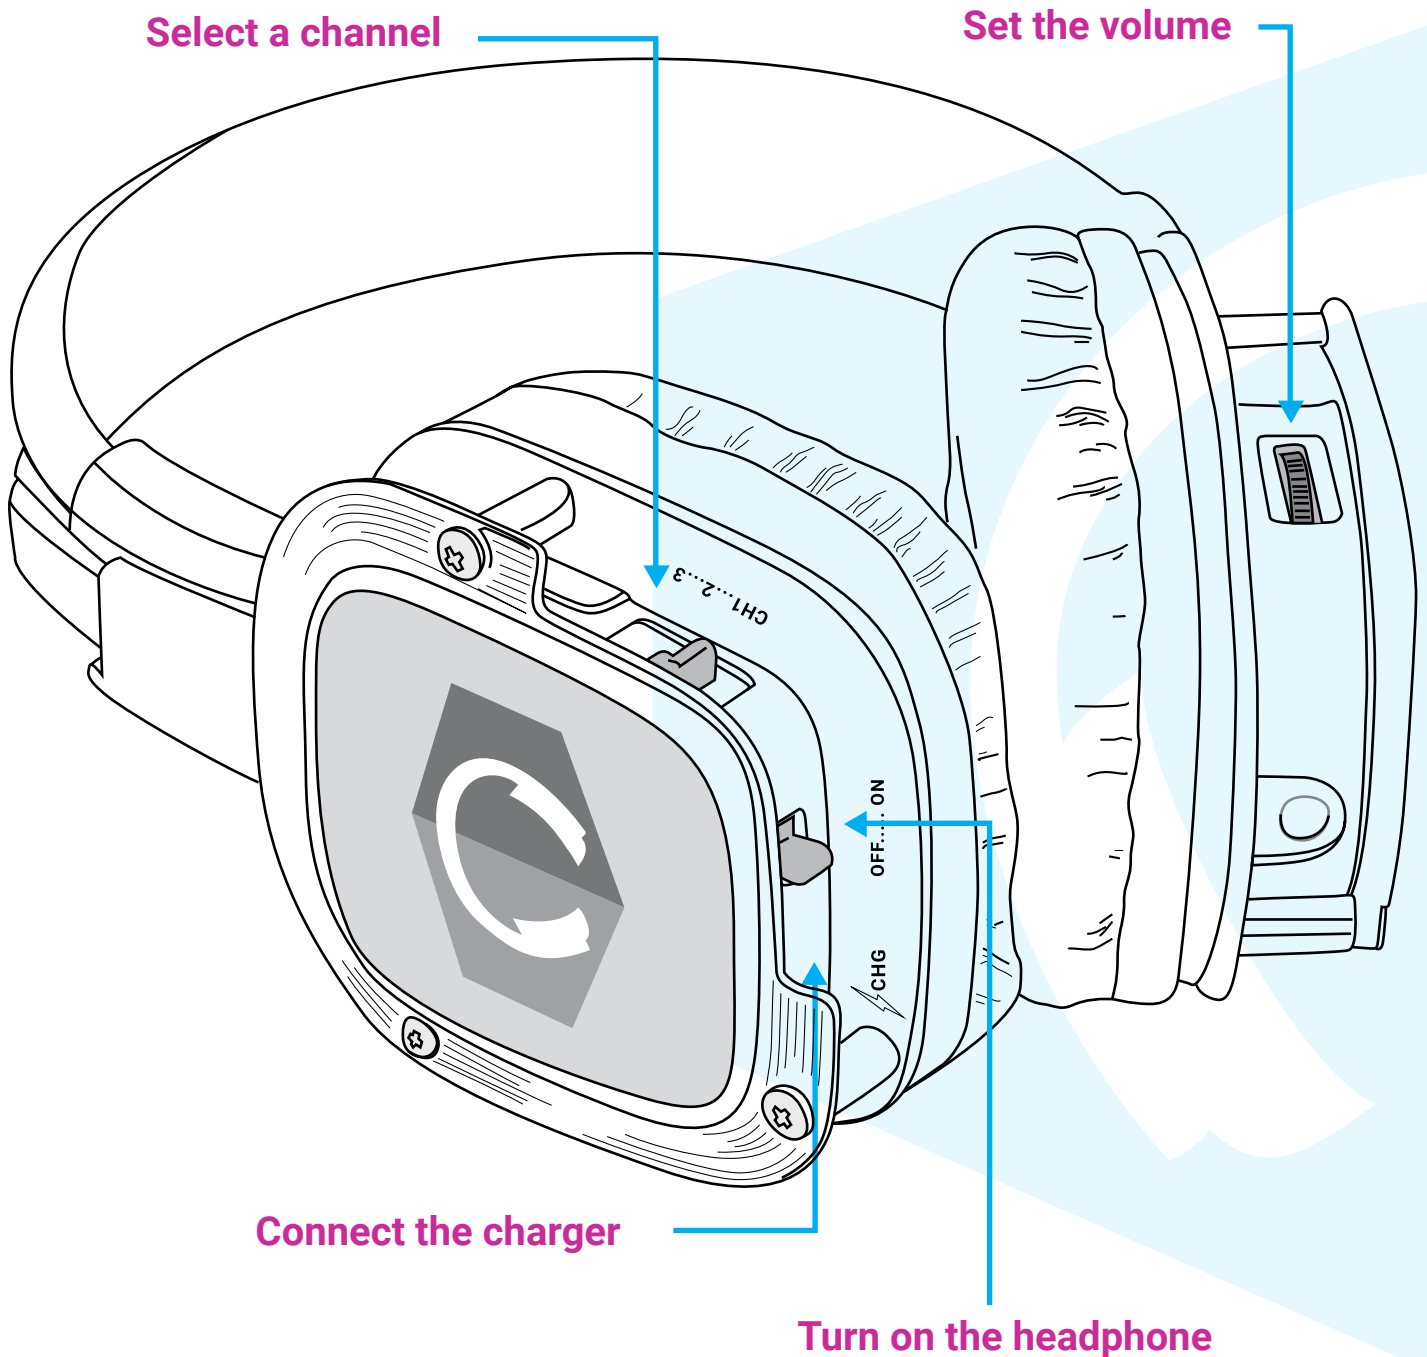

SDB HD9-RGB Wireless headphone

SDB HD9-RGB Wireless headphone

Charge for at least 3 hours for 8 hours of use

SDB HD9-RGB Wireless headphone

The SILENT DISCO BOX HD9-RGB wireless headphone is specially developed for intensive use for silent entertainment. The structural virtue and straightforward controls are clear characteristics of a specified design. The headphone has three pre-programmed RF channels, which are easy recalled with the control switch. For each RF channel, the LED lights up in a different color in the ear pads. Besides the RF channel selection, the headphone is equipped with a volume control and a power switch. Each headphone operates on an internal battery for about 8 hours. Charging the internal battery only takes 3 hours. The adjustable headband makes a tight but comfortable fit, which makes the headphone wearable for children from eight years old and up.

Quick Start.

1. Switch the power switch on. The ear pads will illuminate blue, red or green.
2. If the ear pads do not illuminate charge the internal battery by plugging the charger next to the power switch. The ear pads will illuminate red. When the battery is fully charged, the ear pad will illuminate green.
3. Check the channel switch and make sure that the switch on the transmitter is in the same position. The ear pads on the headphone will illuminate in different color for channel. Blue (channel 1), Red (channel 2), Green (channel 3).
4. Adjust the volume control to the desired level.

If no signal is received by the headphone, it will immediately mute at once, to save the battery.

Specifications.

Wireless Stereo Headphone with 40mm Mylar speakers.

UHF/RF system working on FM modulation.

Three color LED indicator in ear pads of the headphone which displays the channel.

Frequencies; 863.100Mhz, 863.800Mhz, 864.950Mhz.

Independent volume control.

Frequency response 30 – 20000Hz.

Internal power supplied that will provide an 8-hour operating time.