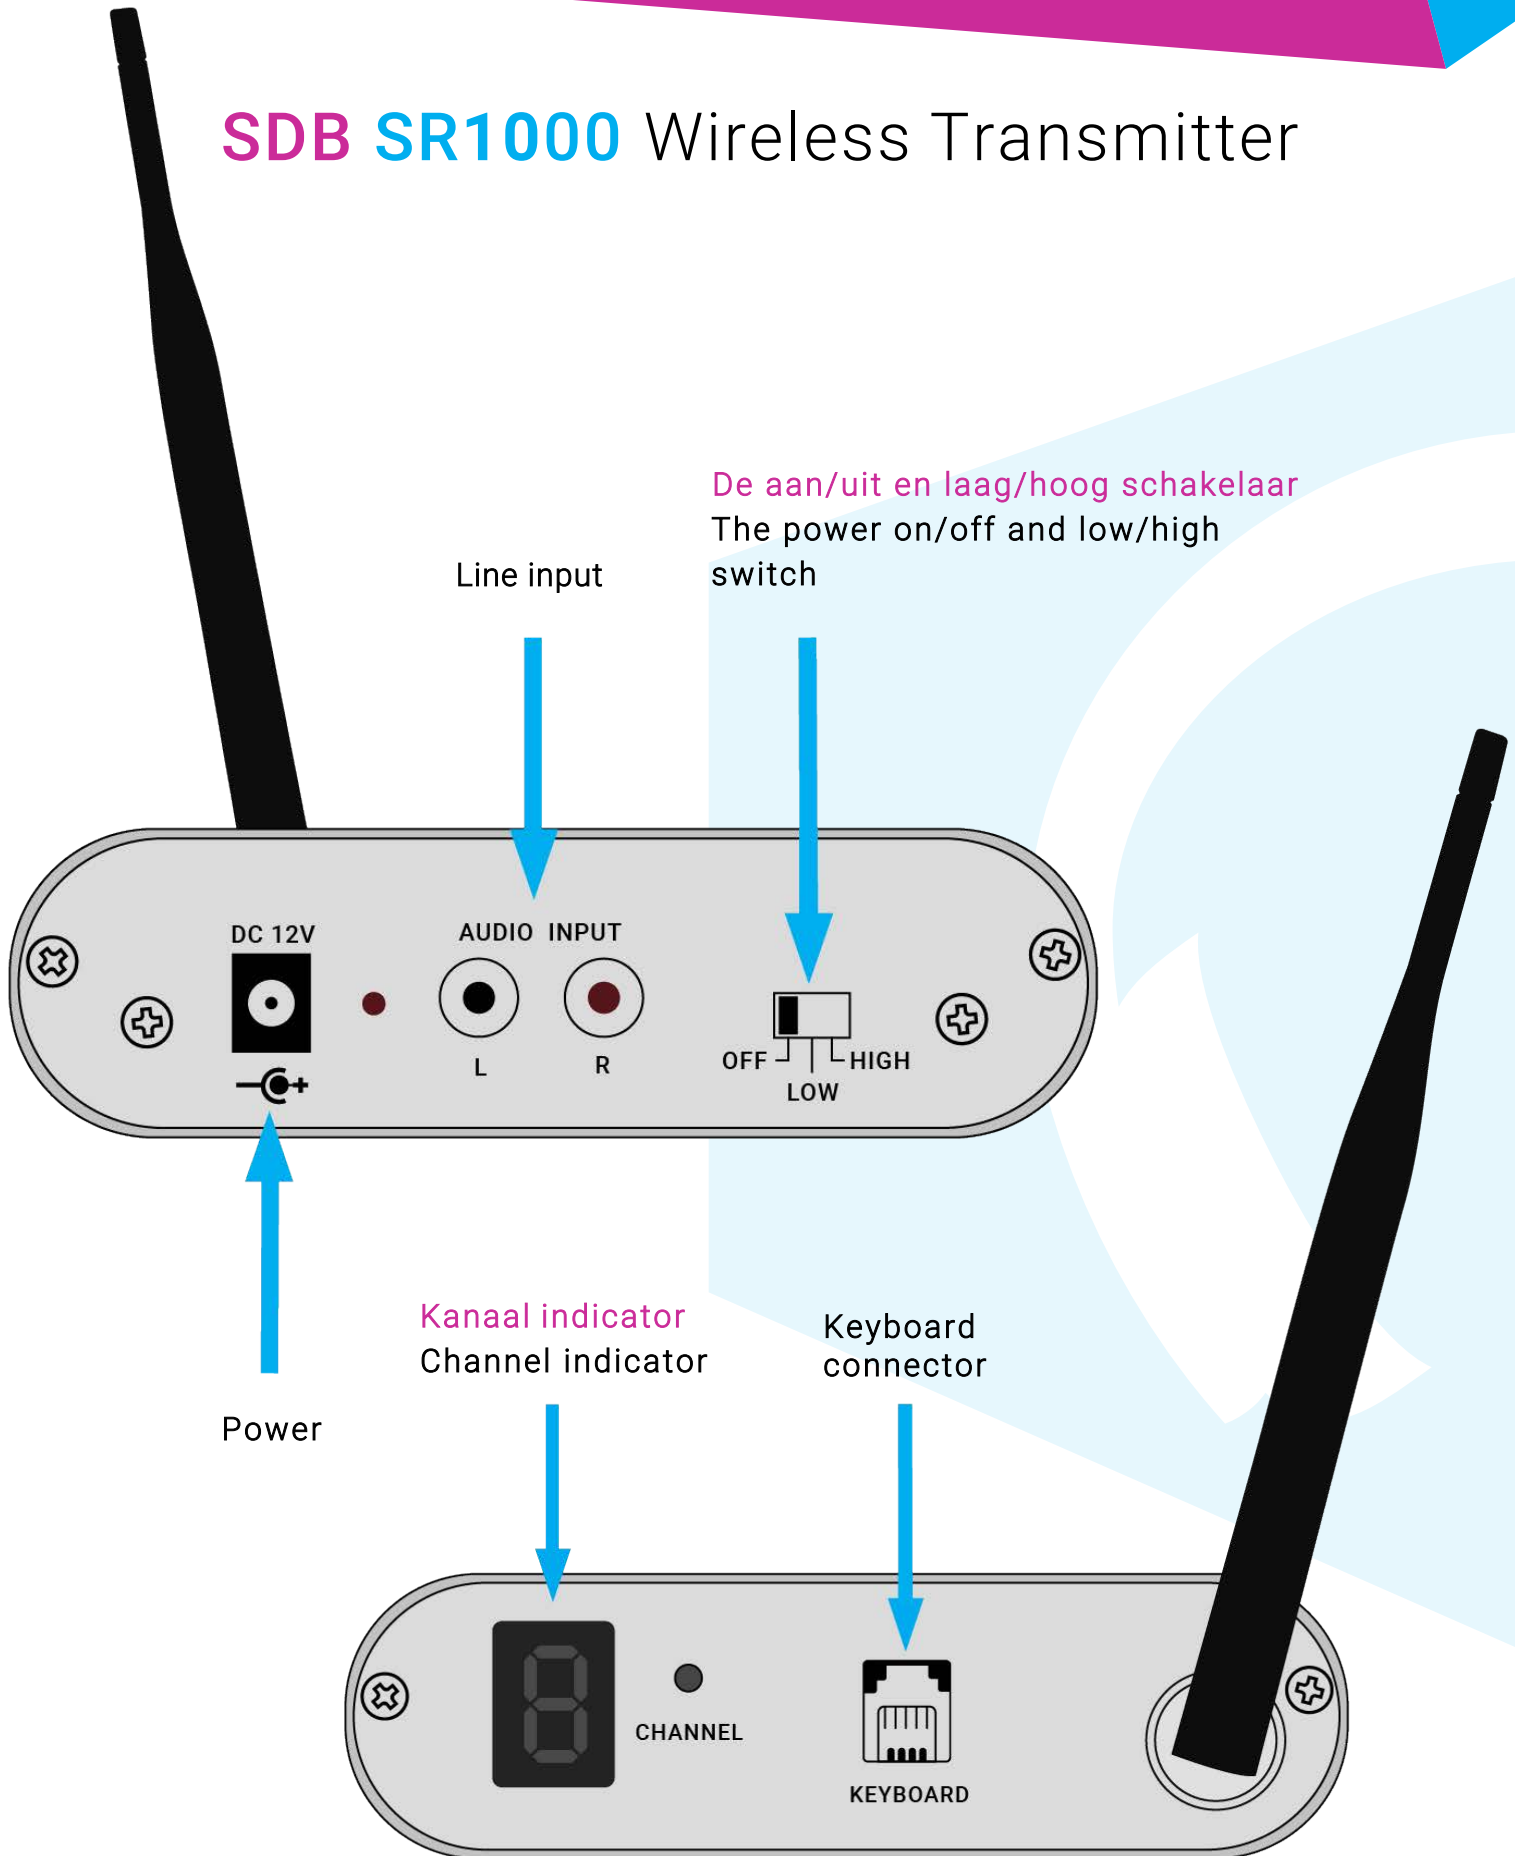

SDB SR1000 Wireless Transmitter

SDB SR1000 Wireless Transmitter

SDB SR1000 Wireless Transmitter

The SILENT DISCO BOX SR1000 is specially designed for the SILENT DISCO BOX HDX-MULTI headphones. The transmitter has 10 preprogrammed channels. With the keyboard you can choose the color or turn off the lighting in the earcups of the HDX-MULTI. This 10 channel is truly multifunctional.

Quick Start

1. Turn the transmitter on. The display will turn on and shows a channel. Make sure this channel matches the channel on the headphones.
2. Plug in the audio input and play music from your device. The Silent Disco set is now working.

Specifications

System: UHF/RF system

Modulation: FM

Channel: 10 channels

Operating distance: 100 meters (LOW)/ 300 meters (HIGH) open air

Channel separation: >50dB.

Distortion: <1%

Frequency response: 30 - 20,000HZ

Power supply of transmitter: DC 12V 1.3A